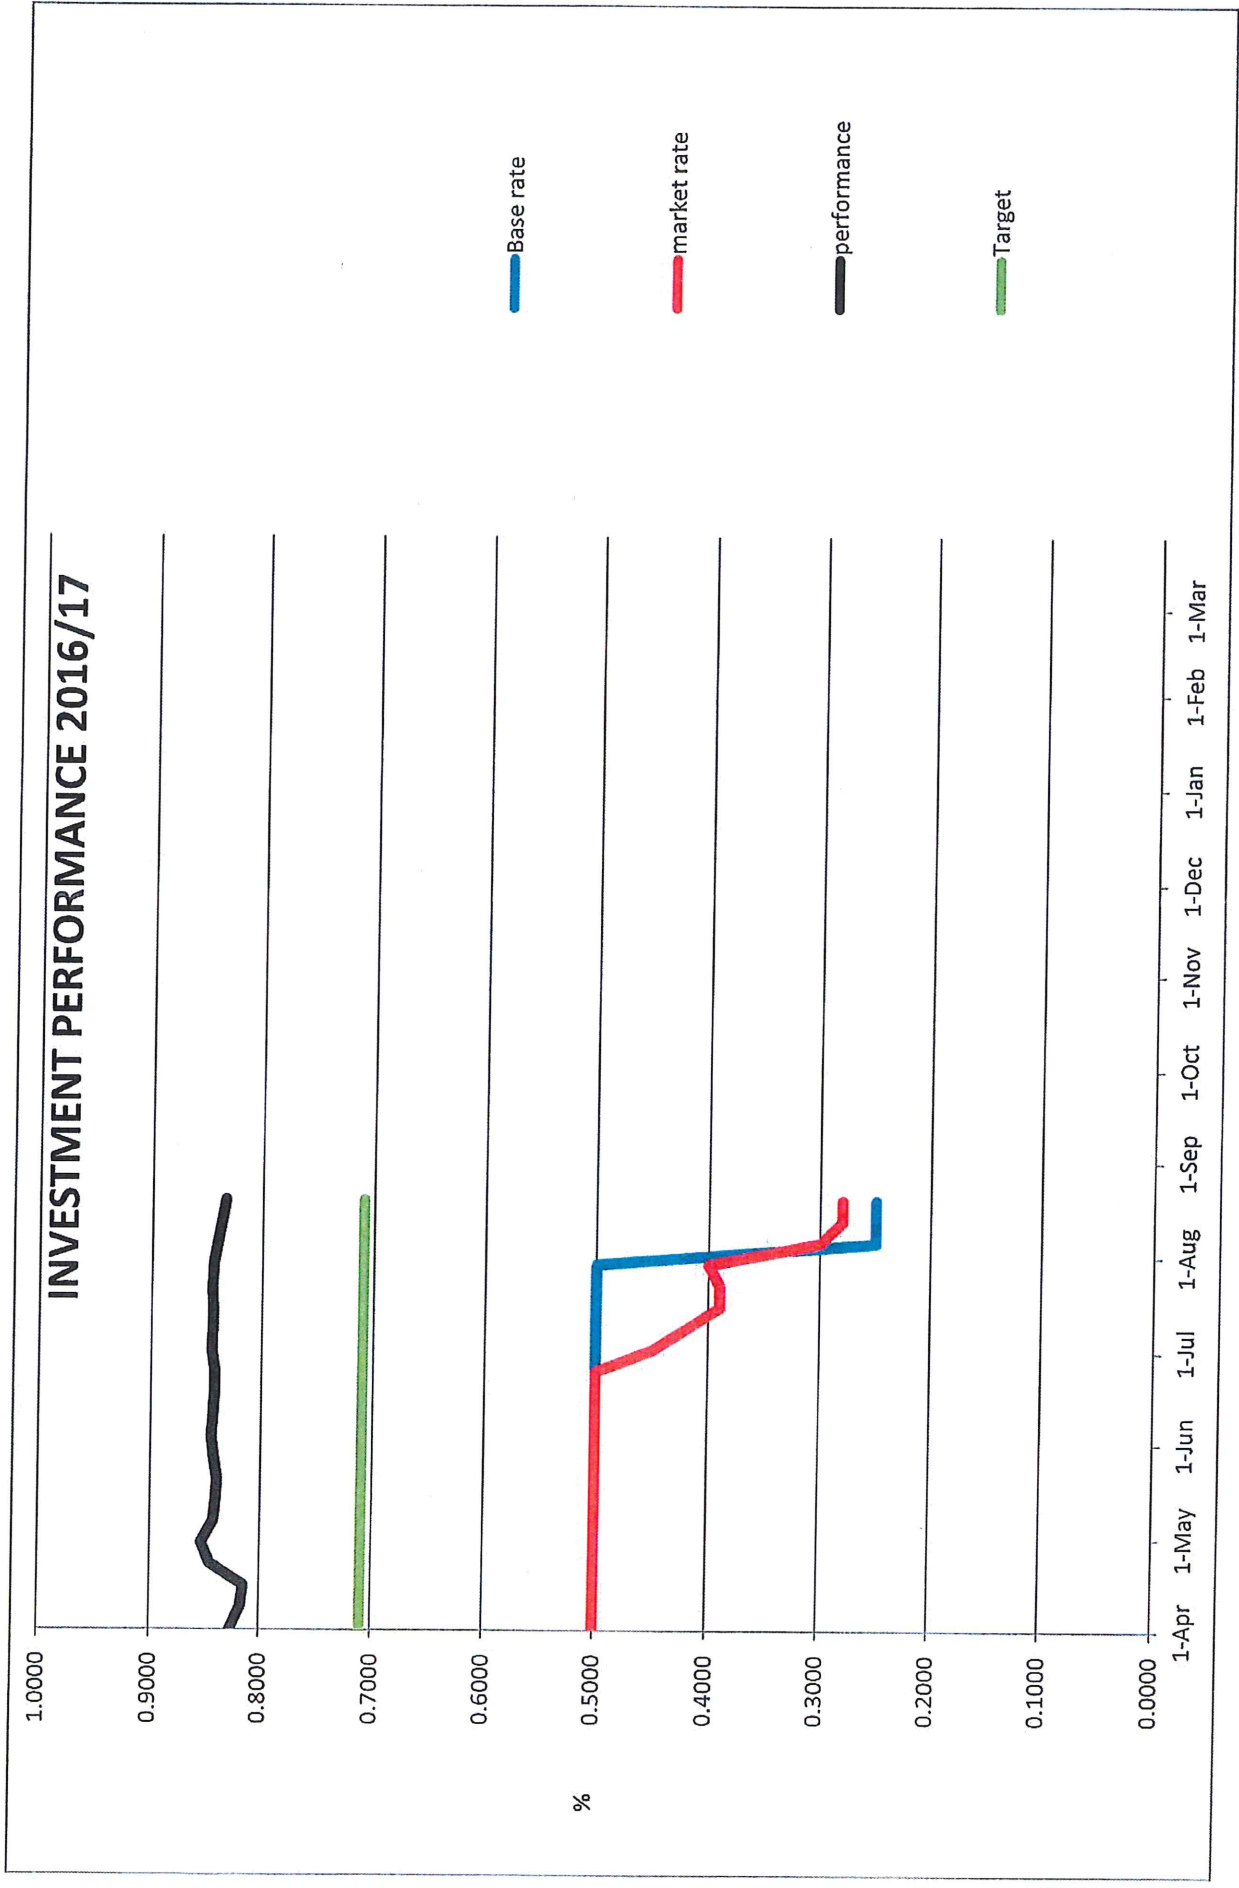

Waverley Borough Council External Investments & HSBC BRA - by week

Annexe 2

INVESTMENT MATURITY PROFILE 19/08/16

INVESTMENTS - CREDIT RATINGS 19/08/16