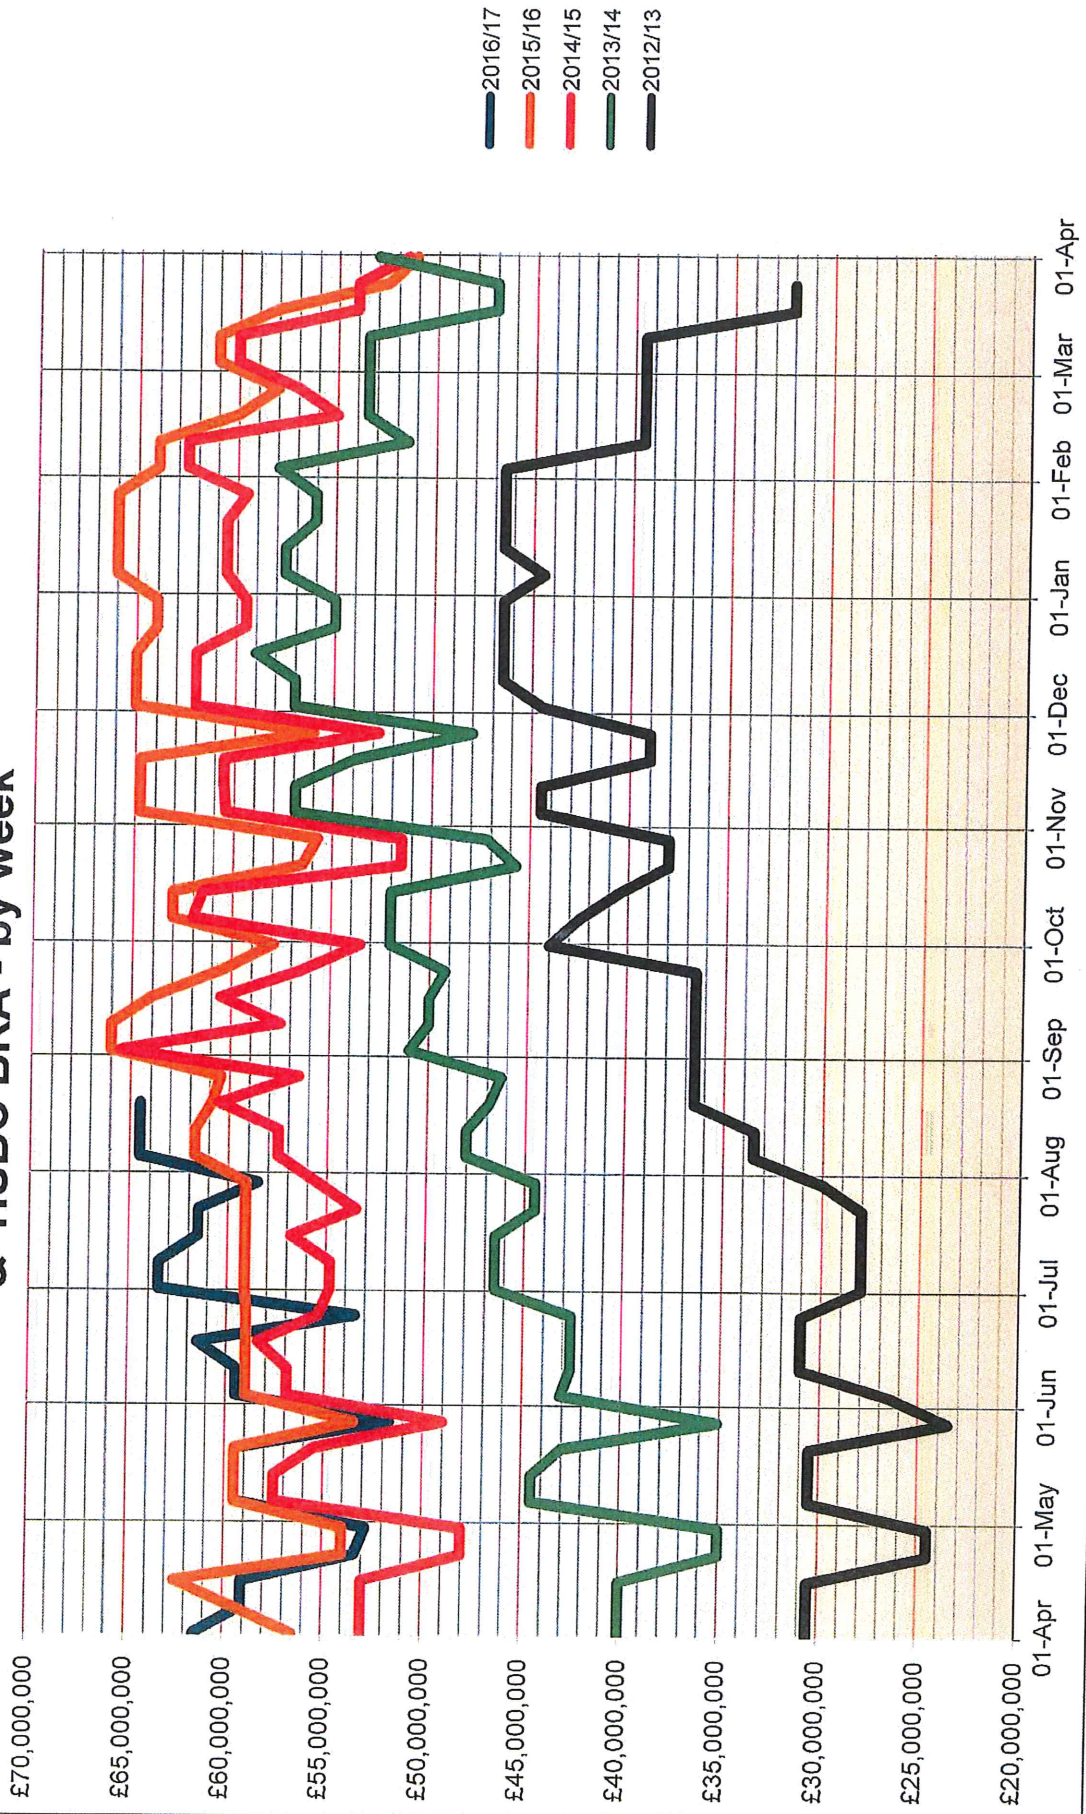

Waverley Borough Council External Investments & HSBC BRA - by week

Annexe 2

INVESTMENT MATURITY PROFILE 19/08/16

INVESTMENTS - CREDIT RATINGS 19/08/16